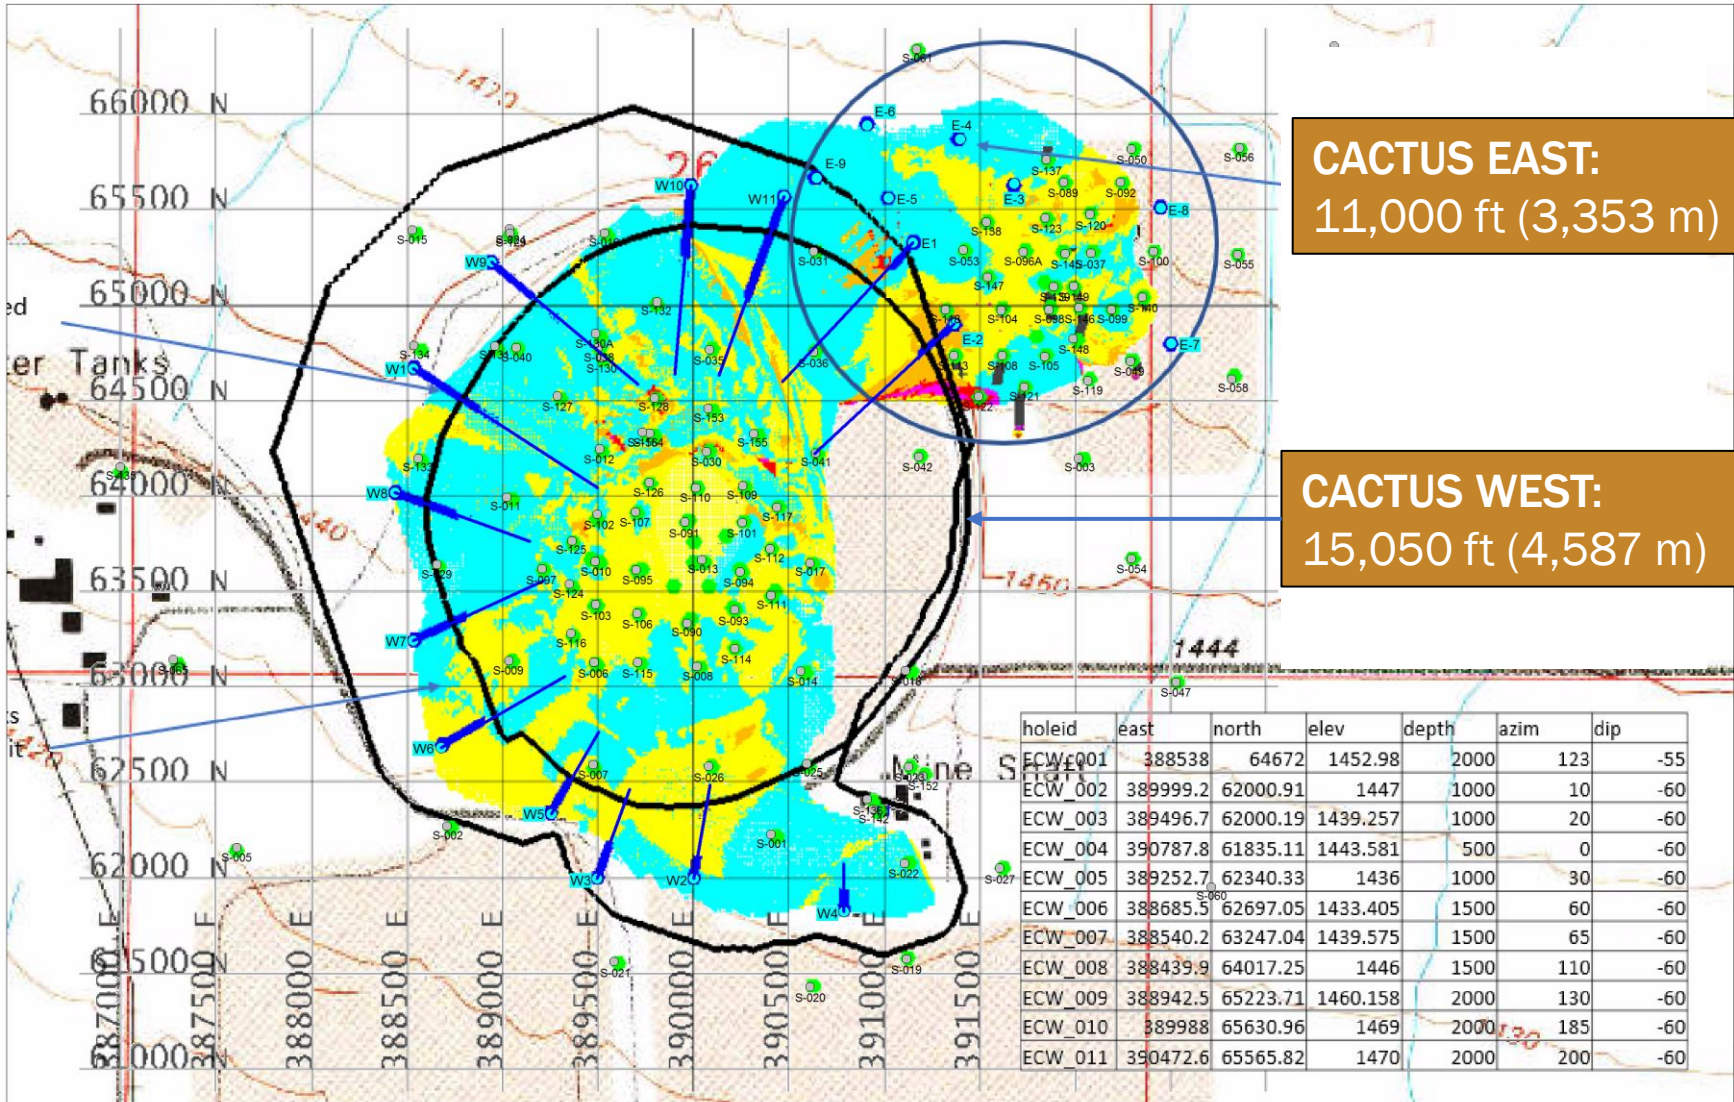

Cactus Mine Plan View with 2020 Planned Drilling in Blue

2020 drilling to provide more information open pit vs underground potential

CACTUS EAST:
11,000 ft (3,353 m)

CACTUS WEST:
15,050 ft (4,587 m)